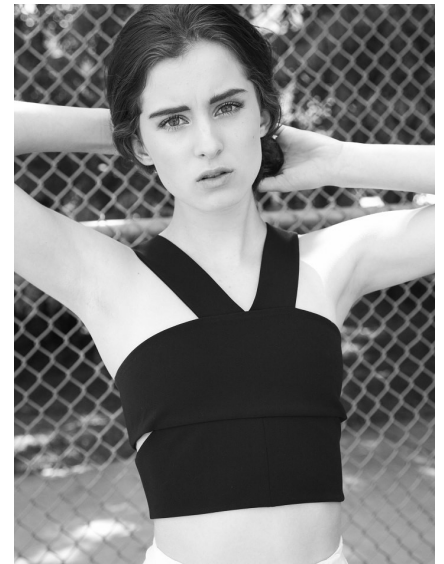

OLIVIA K

NEW FACES

MODELS & TALENT

Height 5'8" Bust 31" B Waist 24" Hips 35" Dress 2 US Shoe 9.5 US Hair Brown
Eyes Green

2200 6th Ave.
Ste 1225,
Seattle WA 98121

Tel: 206-728-4826

Email: info@tcmmodels.com