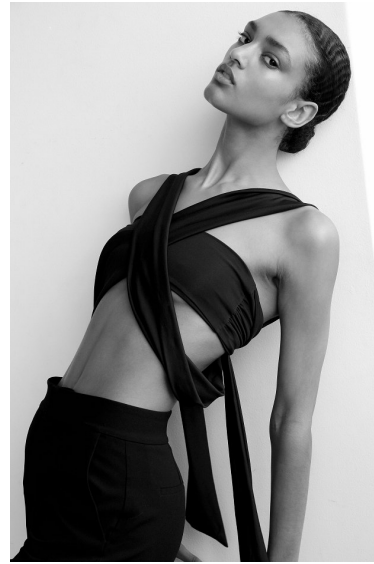

ALISON D.

NEW FACES

MODELS & TALENT

Height 5'10" Bust 32" B Waist 24" Hips 35" Dress 2-4 US Shoe 9 US Hair Black  
Eyes Brown

2200 6th Ave.  
Ste 1225,  
Seattle WA 98121

Tel: 206-728-4826

Email: [info@tcmmodels.com](mailto:info@tcmmodels.com)