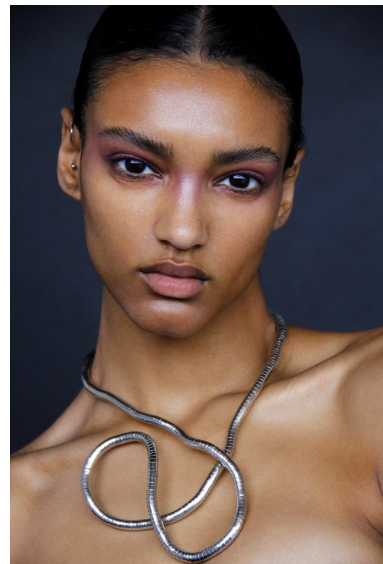

ALISON D.

NEW FACES

MODELS & TALENT

Height 5'10" Bust 32" B Waist 24" Hips 35" Dress 2-4 US Shoe 9 US Hair Black  
Eyes Brown

2200 6th Ave.  
Ste 1225,  
Seattle WA 98121

Tel: 206-728-4826

Email: [info@tcmmodels.com](mailto:info@tcmmodels.com)