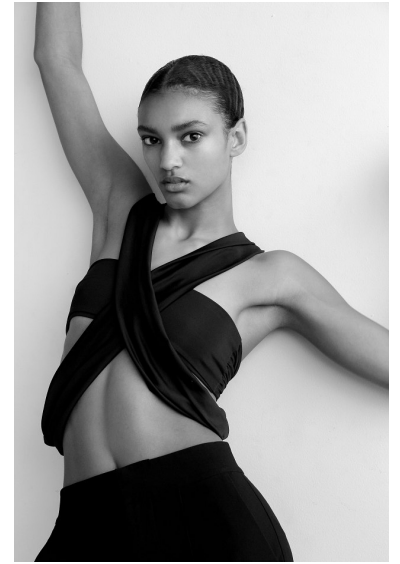

ALISON D.

NEW FACES

MODELS & TALENT

Height 5'10" Bust 32" B Waist 24" Hips 35" Dress 2-4 US Shoe 9 US Hair Black  
Eyes Brown

2200 6th Ave.  
Ste 1225,  
Seattle WA 98121

Tel: 206-728-4826

Email: [info@tcmmodels.com](mailto:info@tcmmodels.com)