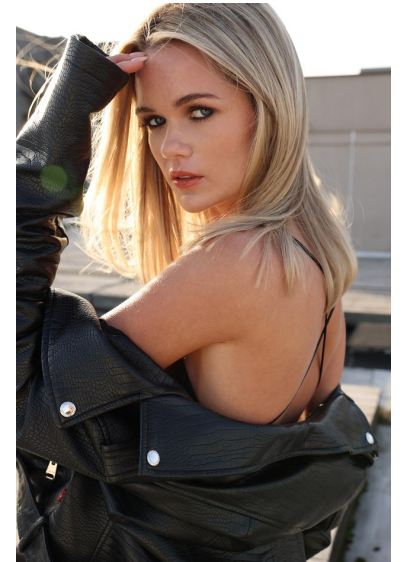

LORA L

NEW FACES

MODELS & TALENT

Height 5'8" Bust 30" B Waist 23.5" Hips 34" Dress 2-4 US Shoe 8 US Hair Blonde
Eyes Blue

2200 6th Ave.
Ste 1225,
Seattle WA 98121

Tel: 206-728-4826

Email: info@tcmmodels.com