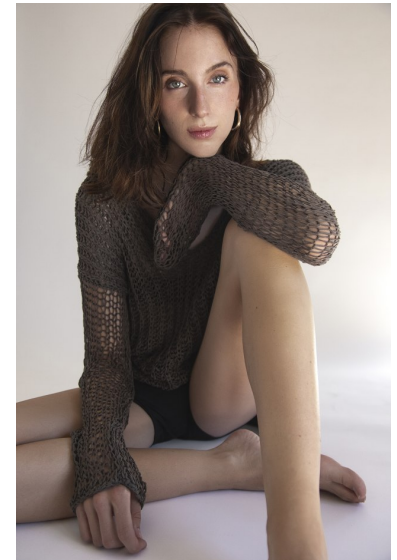

SOPHIE H.

MAINBOARD

MODELS & TALENT

Height 5'9.5" Bust 34" B Waist 25" Hips 34.5" Dress 0-2 US Shoe 10 US Hair Dark
Blonde Eyes Green

2200 6th Ave.
Ste 1225,
Seattle WA 98121

Tel: 206-728-4826

Email: info@tcmmodels.com