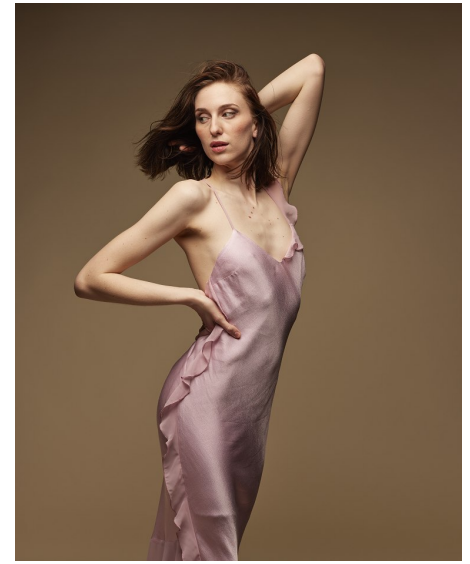

SOPHIE H.

MAINBOARD

MODELS & TALENT

Height 5'9.5" Bust 34" B Waist 25" Hips 34.5" Dress 0-2 US Shoe 10 US Hair Dark
Blonde Eyes Green

2200 6th Ave.
Ste 1225,
Seattle WA 98121

Tel: 206-728-4826

Email: info@tcmmodels.com