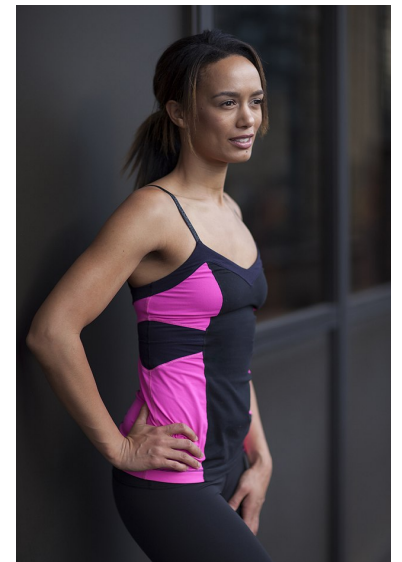

LIANDREN

MAINBOARD

MODELS & TALENT

Height 5'9.5" Bust 35.5" B Waist 28" Hips 33.5" Dress 4 US Shoe 10 US
Hair Brown Eyes Brown

2200 6th Ave.
Ste 1225,
Seattle WA 98121

Tel: 206-728-4826

Email: info@tcmmodels.com