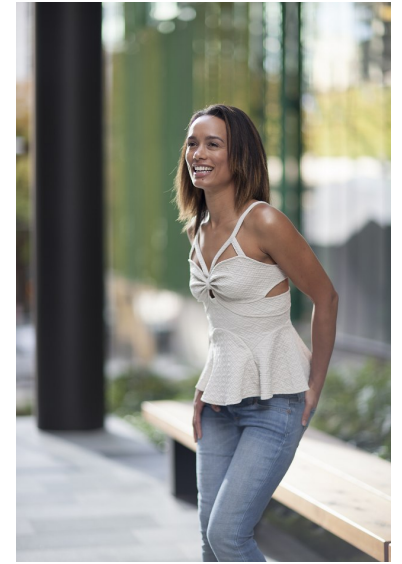

LIANDREN

MAINBOARD

MODELS & TALENT

Height 5'9.5" Bust 35.5" B Waist 28" Hips 33.5" Dress 4 US Shoe 10 US
Hair Brown Eyes Brown

2200 6th Ave.
Ste 1225,
Seattle WA 98121

Tel: 206-728-4826

Email: info@tcmmodels.com