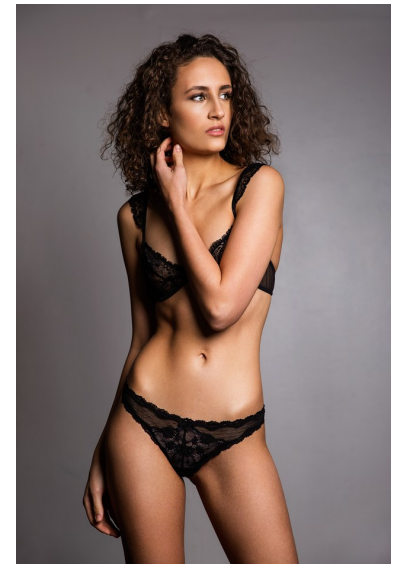

ANNA MARIE L

FITNESS

MODELS & TALENT

Height 5'10" Bust 32" B Waist 25" Hips 36" Dress 2-4 US Shoe 9 US Hair Brown
Eyes Green

2200 6th Ave.
Ste 1225,
Seattle WA 98121

Tel: 206-728-4826

Email: info@tcmmodels.com