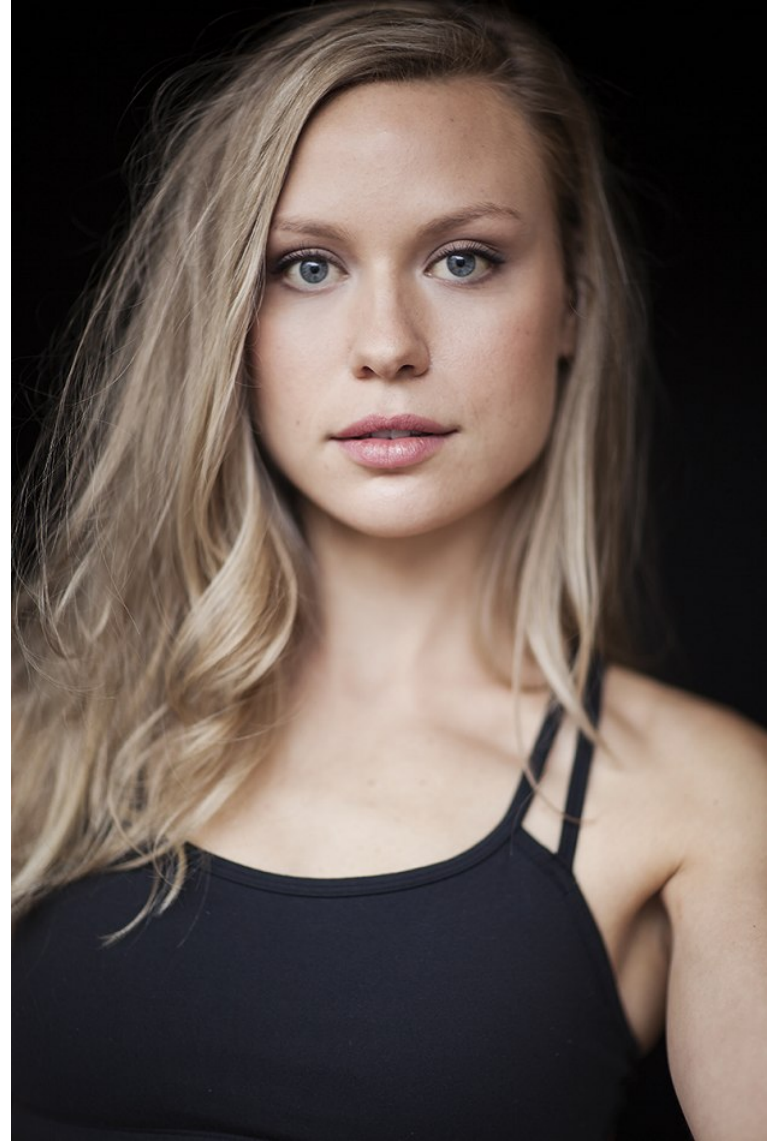

ANNA D.

FITNESS

Height 5'9" Bust 36" B Waist 28.5" Hips 38.5" Dress 4-6 US Shoe 7.5 US Hair Blonde Eyes Blue

ANNA D.

FITNESS

Height 5'9" Bust 36" B Waist 28.5" Hips 38.5" Dress 4-6 US Shoe 7.5 US Hair Blonde Eyes Blue

ANNA D.

FITNESS

Height 5'9" Bust 36" B Waist 28.5" Hips 38.5" Dress 4-6 US Shoe 7.5 US Hair Blonde Eyes Blue