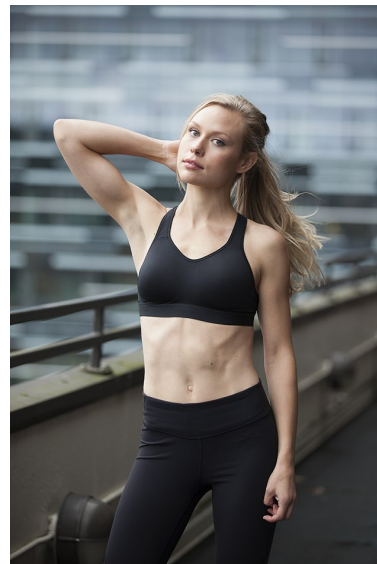

ANNA D.

FITNESS

MODELS & TALENT

Height 5'9" Bust 36" B Waist 28.5" Hips 38.5" Dress 4-6 US Shoe 7.5 US  
Hair Blonde Eyes Blue

2200 6th Ave.  
Ste 1225,  
Seattle WA 98121

Tel: 206-728-4826

Email: [info@tcmmodels.com](mailto:info@tcmmodels.com)