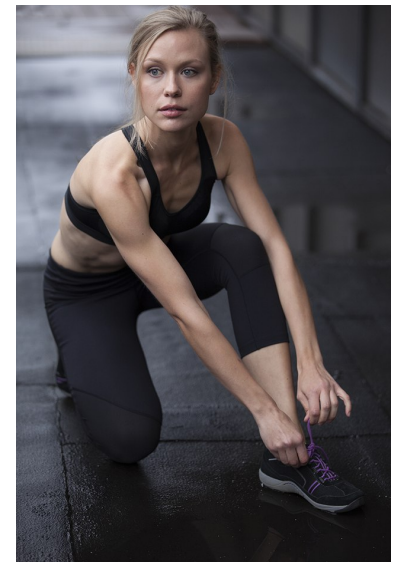

ANNA D.

FITNESS

MODELS & TALENT

Height 5'9" Bust 36" B Waist 28.5" Hips 38.5" Dress 4-6 US Shoe 7.5 US
Hair Blonde Eyes Blue

2200 6th Ave.
Ste 1225,
Seattle WA 98121

Tel: 206-728-4826

Email: info@tcmmodels.com