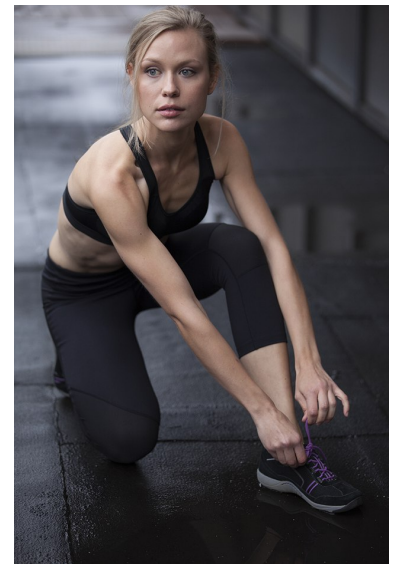

ANNA D.

FITNESS

MODELS & TALENT

Height 5'9" Bust 36" B Waist 28.5" Hips 38.5" Dress 4-6 US Shoe 7.5 US  
Hair Blonde Eyes Blue

2200 6th Ave.  
Ste 1225,  
Seattle WA 98121

Tel: 206-728-4826

Email: [info@tcmmodels.com](mailto:info@tcmmodels.com)