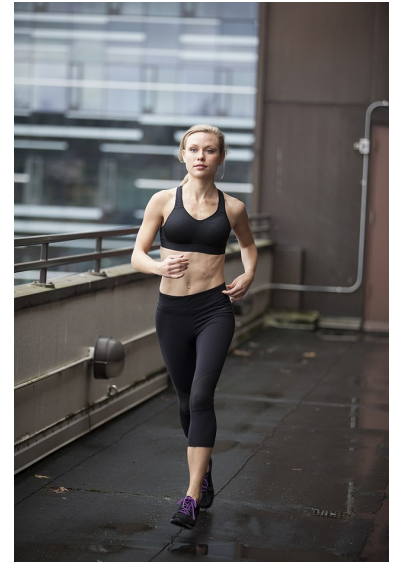

ANNA D.

FITNESS

MODELS & TALENT

Height 5'9" Bust 36" B Waist 28.5" Hips 38.5" Dress 4-6 US Shoe 7.5 US  
Hair Blonde Eyes Blue

2200 6th Ave.  
Ste 1225,  
Seattle WA 98121

Tel: 206-728-4826

Email: [info@tcmmodels.com](mailto:info@tcmmodels.com)