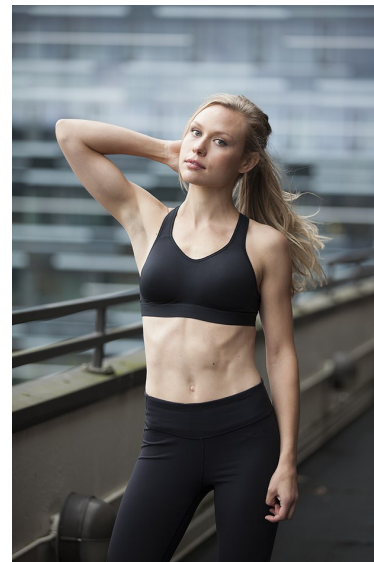

ANNA D.

FITNESS

MODELS & TALENT

Height 5'9" Bust 36" B Waist 28.5" Hips 38.5" Dress 4-6 US Shoe 7.5 US
Hair Blonde Eyes Blue

2200 6th Ave.
Ste 1225,
Seattle WA 98121

Tel: 206-728-4826

Email: info@tcmmodels.com