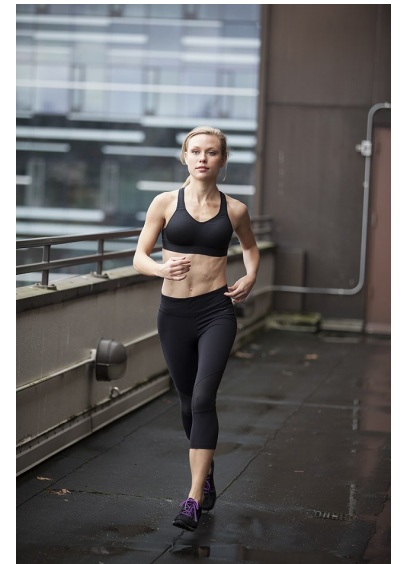

ANNA D.

FITNESS

MODELS & TALENT

Height 5'9" Bust 36" B Waist 28.5" Hips 38.5" Dress 4-6 US Shoe 7.5 US
Hair Blonde Eyes Blue

2200 6th Ave.
Ste 1225,
Seattle WA 98121

Tel: 206-728-4826

Email: info@tcmmodels.com