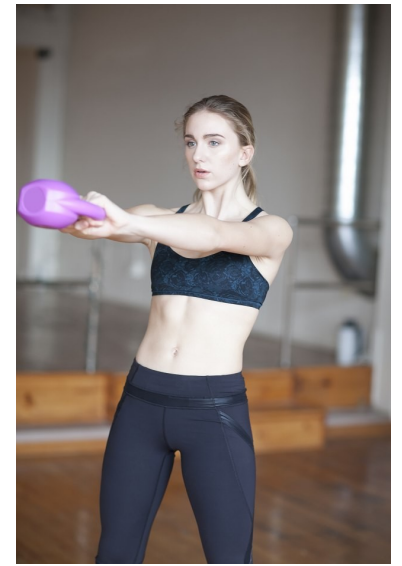

SOPHIE H.

FITNESS

MODELS & TALENT

Height 5'9.5" Bust 34" B Waist 25" Hips 34.5" Dress 0-2 US Shoe 10 US Hair Dark
Blonde Eyes Green

2200 6th Ave.
Ste 1225,
Seattle WA 98121

Tel: 206-728-4826

Email: info@tcmmodels.com