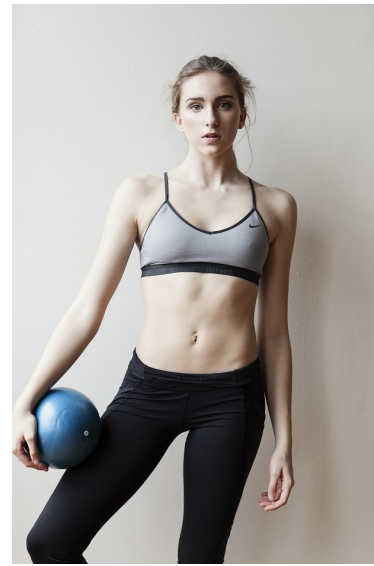

SOPHIE H.

FITNESS

MODELS & TALENT

Height 5'9.5" Bust 34" B Waist 25" Hips 34.5" Dress 0-2 US Shoe 10 US Hair Dark
Blonde Eyes Green

2200 6th Ave.
Ste 1225,
Seattle WA 98121

Tel: 206-728-4826

Email: info@tcmmodels.com