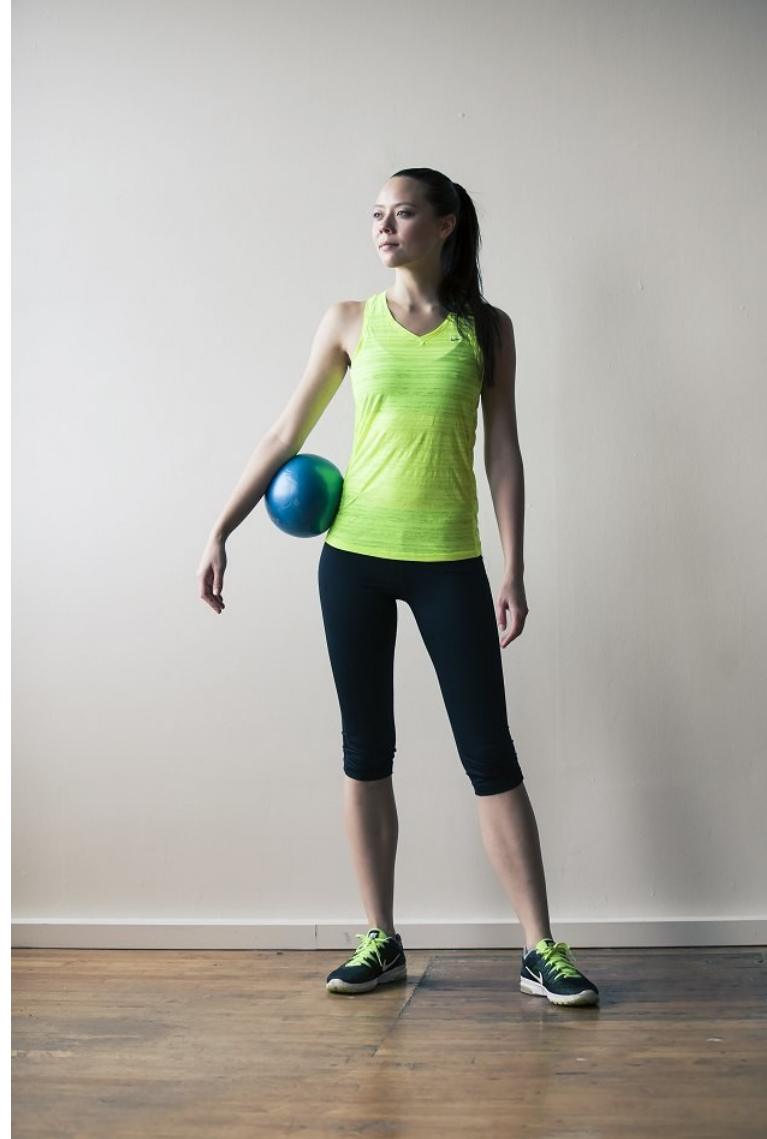

## SUSAN J

FITNESS

Height 5'10" Bust 33" B Waist 25" Hips 35.5" Dress 4 US Shoe 9 US Hair Brown Eyes Brown

**SUSAN J**

FITNESS

Height 5'10" Bust 33" B Waist 25" Hips 35.5" Dress 4 US Shoe 9 US Hair Brown Eyes Brown

**SUSAN J**

FITNESS

Height 5'10" Bust 33" B Waist 25" Hips 35.5" Dress 4 US Shoe 9 US Hair Brown Eyes Brown

**SUSAN J**

FITNESS

Height 5'10" Bust 33" B Waist 25" Hips 35.5" Dress 4 US Shoe 9 US Hair Brown Eyes Brown

**SUSAN J**

FITNESS

Height 5'10" Bust 33" B Waist 25" Hips 35.5" Dress 4 US Shoe 9 US Hair Brown Eyes Brown