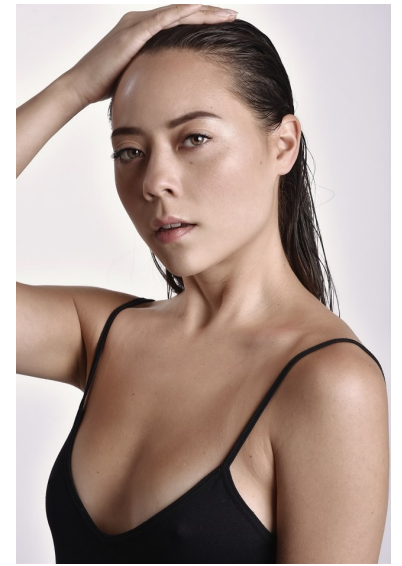

SUSAN J

FITNESS

MODELS & TALENT

Height 5'10" Bust 33" B Waist 25" Hips 35.5" Dress 4 US Shoe 9 US Hair Brown  
Eyes Brown

2200 6th Ave.  
Ste 1225,  
Seattle WA 98121

Tel: 206-728-4826

Email: [info@tcmmodels.com](mailto:info@tcmmodels.com)