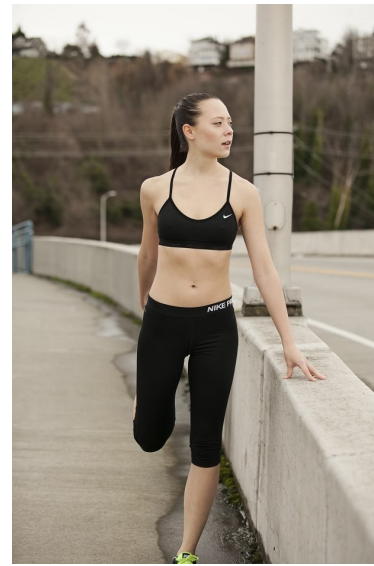

SUSAN J

FITNESS

MODELS & TALENT

Height 5'10" Bust 33" B Waist 25" Hips 35.5" Dress 4 US Shoe 9 US Hair Brown  
Eyes Brown

2200 6th Ave.  
Ste 1225,  
Seattle WA 98121

Tel: 206-728-4826

Email: [info@tcmmodels.com](mailto:info@tcmmodels.com)