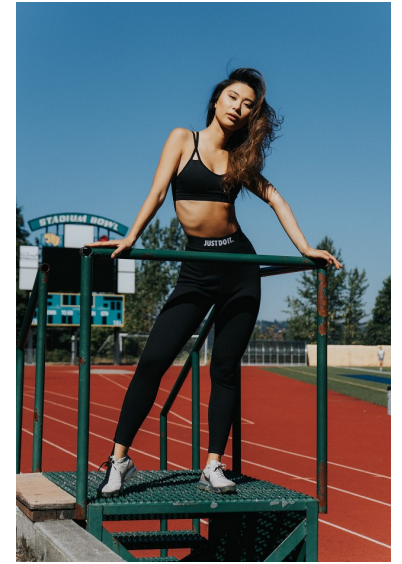

SARA K.

FITNESS

MODELS & TALENT

Height 5'8" Bust 32" B Waist 24" Hips 36" Dress 0-2 US Shoe 6 US Hair Brown
Eyes Brown

2200 6th Ave.
Ste 1225,
Seattle WA 98121

Tel: 206-728-4826

Email: info@tcmmodels.com