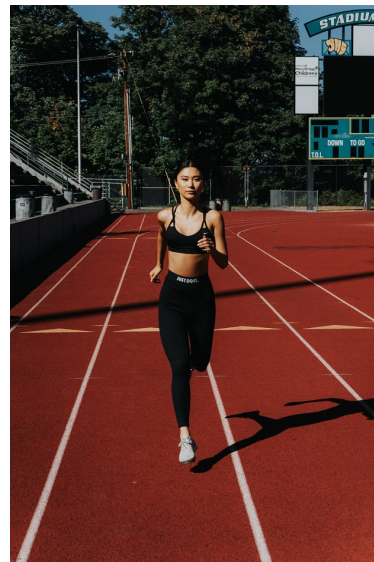

SARA K.

FITNESS

MODELS & TALENT

Height 5'8" Bust 32" B Waist 24" Hips 36" Dress 0-2 US Shoe 6 US Hair Brown
Eyes Brown

2200 6th Ave.
Ste 1225,
Seattle WA 98121

Tel: 206-728-4826

Email: info@tcmmodels.com