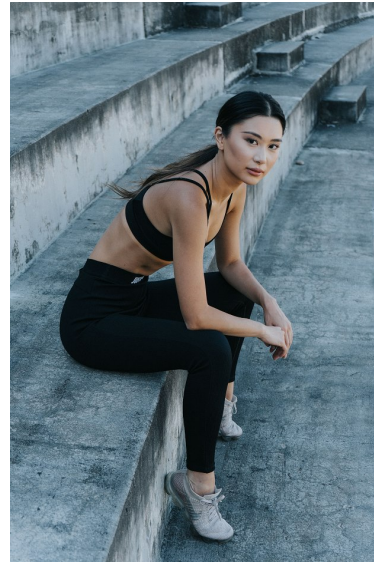

SARA K.

FITNESS

MODELS & TALENT

Height 5'8" Bust 32" B Waist 24" Hips 36" Dress 0-2 US Shoe 6 US Hair Brown
Eyes Brown

2200 6th Ave.
Ste 1225,
Seattle WA 98121

Tel: 206-728-4826

Email: info@tcmmodels.com