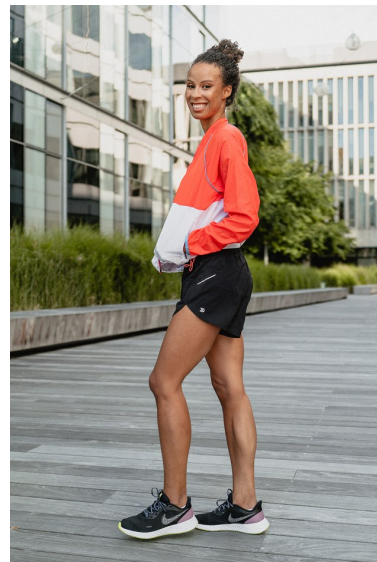

SHERAE T

FITNESS

MODELS & TALENT

Height 5'8" Bust 33.5" DD Waist 25" Hips 34.5" Dress 2 US Shoe 8.5 US (kids)  
Hair Brown Eyes Brown

2200 6th Ave.  
Ste 1225,  
Seattle WA 98121

Tel: 206-728-4826

Email: [info@tcmmodels.com](mailto:info@tcmmodels.com)