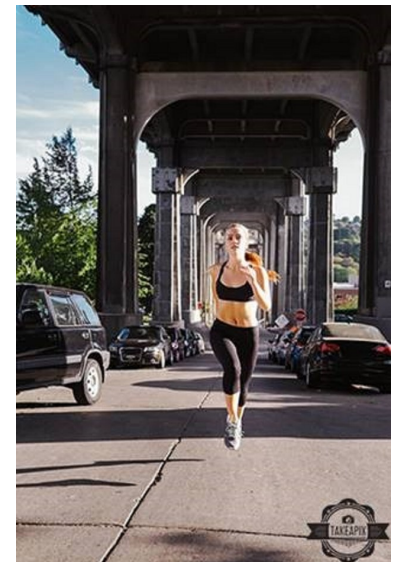

CAROLYN S

FITNESS

MODELS & TALENT

Height 5'7" Bust 34" B Waist 27" Hips 37.5" Dress 4 US Shoe 8 US Hair Dark  
Blonde Eyes Blue

2200 6th Ave.  
Ste 1225,  
Seattle WA 98121

Tel: 206-728-4826

Email: [info@tcmmodels.com](mailto:info@tcmmodels.com)