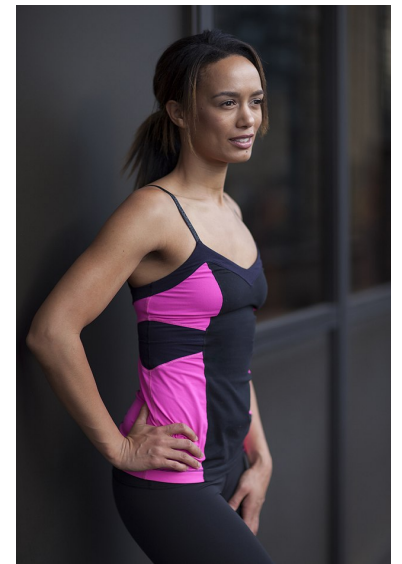

LIANDREN

FITNESS

MODELS & TALENT

Height 5'9.5" Bust 35.5" B Waist 28" Hips 33.5" Dress 4 US Shoe 10 US  
Hair Brown Eyes Brown

2200 6th Ave.  
Ste 1225,  
Seattle WA 98121

Tel: 206-728-4826

Email: [info@tcmmodels.com](mailto:info@tcmmodels.com)