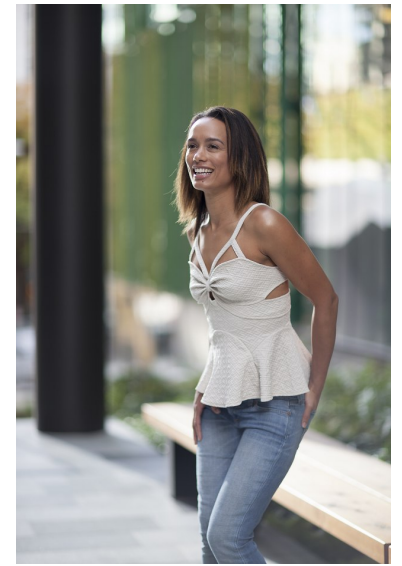

LIANDREN

FITNESS

MODELS & TALENT

Height 5'9.5" Bust 35.5" B Waist 28" Hips 33.5" Dress 4 US Shoe 10 US  
Hair Brown Eyes Brown

2200 6th Ave.  
Ste 1225,  
Seattle WA 98121

Tel: 206-728-4826

Email: [info@tcmmodels.com](mailto:info@tcmmodels.com)