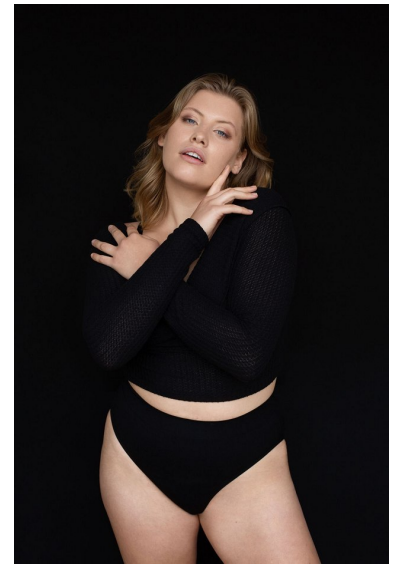

KALEY H

CURVE

MODELS & TALENT

Height 5'8" Bust 38" B Waist 32" Hips 42" Dress 8-10 US Shoe 9 US Hair Blonde
Eyes Blue

2200 6th Ave.
Ste 1225,
Seattle WA 98121

Tel: 206-728-4826

Email: info@tcmmodels.com