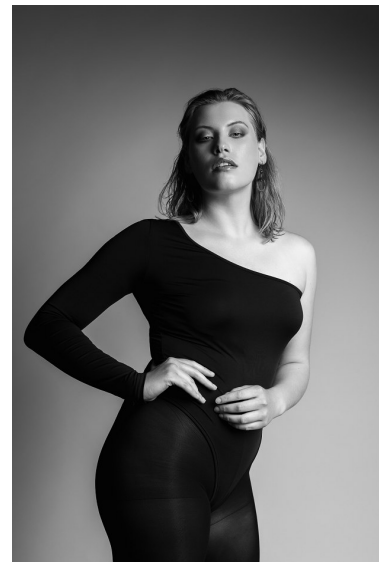

KALEY H

CURVE

MODELS & TALENT

Height 5'8" Bust 38" B Waist 32" Hips 42" Dress 8-10 US Shoe 9 US Hair Blonde
Eyes Blue

2200 6th Ave.
Ste 1225,
Seattle WA 98121

Tel: 206-728-4826

Email: info@tcmmodels.com