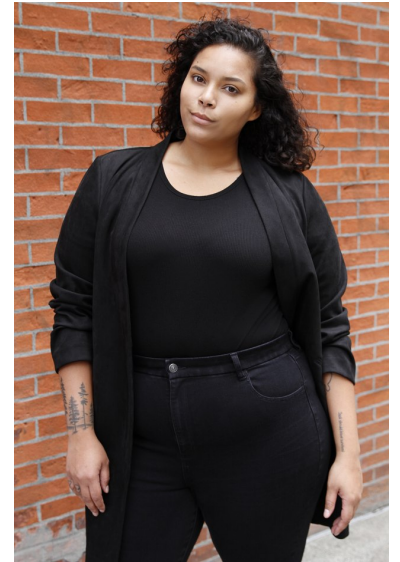

MORGAN E

CURVE

MODELS & TALENT

Height 5'8" Bust 45" C Waist 40.5" Hips 55.5" Dress 16-18 US Shoe 10 US
Hair Brown Eyes Brown

2200 6th Ave.
Ste 1225,
Seattle WA 98121

Tel: 206-728-4826

Email: info@tcmmodels.com