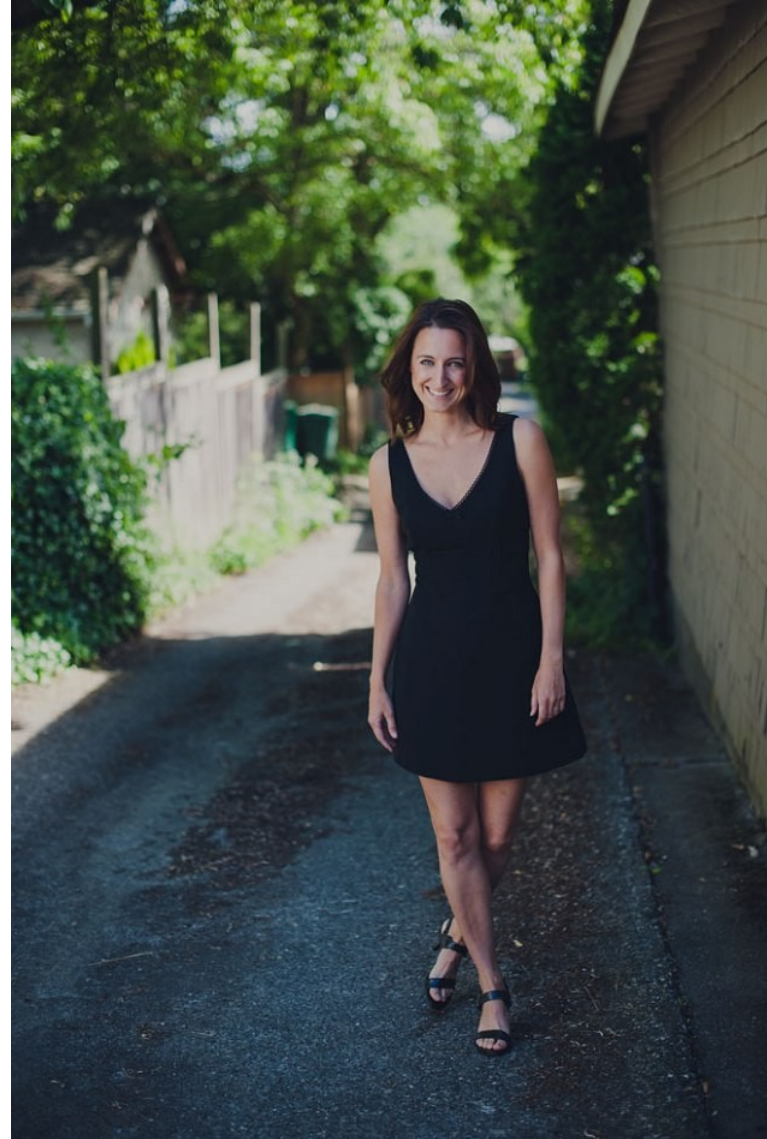

AMY W

WOMEN

Height 5'5" Bust 32" B Waist 26" Hips 36" Dress 2-4 US Shoe 6 US Hair Brown Eyes Blue

AMY W

WOMEN

Height 5'5" Bust 32" B Waist 26" Hips 36" Dress 2-4 US Shoe 6 US Hair Brown Eyes Blue

AMY W

WOMEN

Height 5'5" Bust 32" B Waist 26" Hips 36" Dress 2-4 US Shoe 6 US Hair Brown Eyes Blue

AMY W

WOMEN

Height 5'5" Bust 32" B Waist 26" Hips 36" Dress 2-4 US Shoe 6 US Hair Brown Eyes Blue