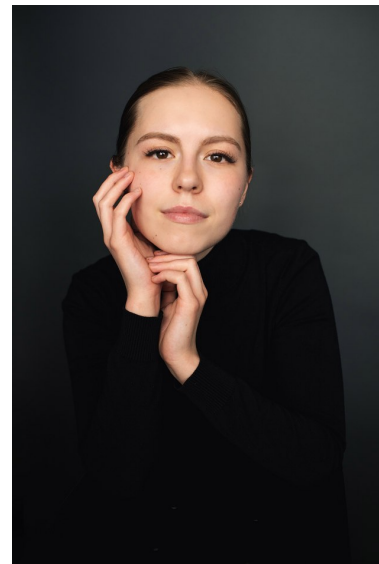

FREJA J

WOMEN

Height 5'6.5" Waist 28" Hips 40" Dress 6-8 US Shoe 7 US Hair Dirty Blonde
Eyes Brown

2200 6th Ave.
Ste 1225,
Seattle WA 98121

Tel: 206-728-4826

Email: info@tcmmodels.com