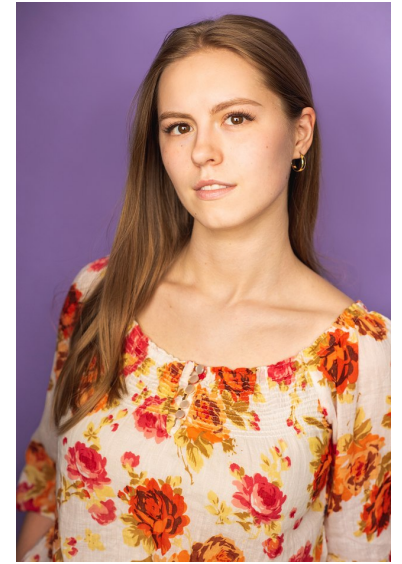

FREJA J

WOMEN

Height 5'6.5" Waist 28" Hips 40" Dress 6-8 US Shoe 7 US Hair Dirty Blonde
Eyes Brown

2200 6th Ave.
Ste 1225,
Seattle WA 98121

Tel: 206-728-4826

Email: info@tcmmodels.com