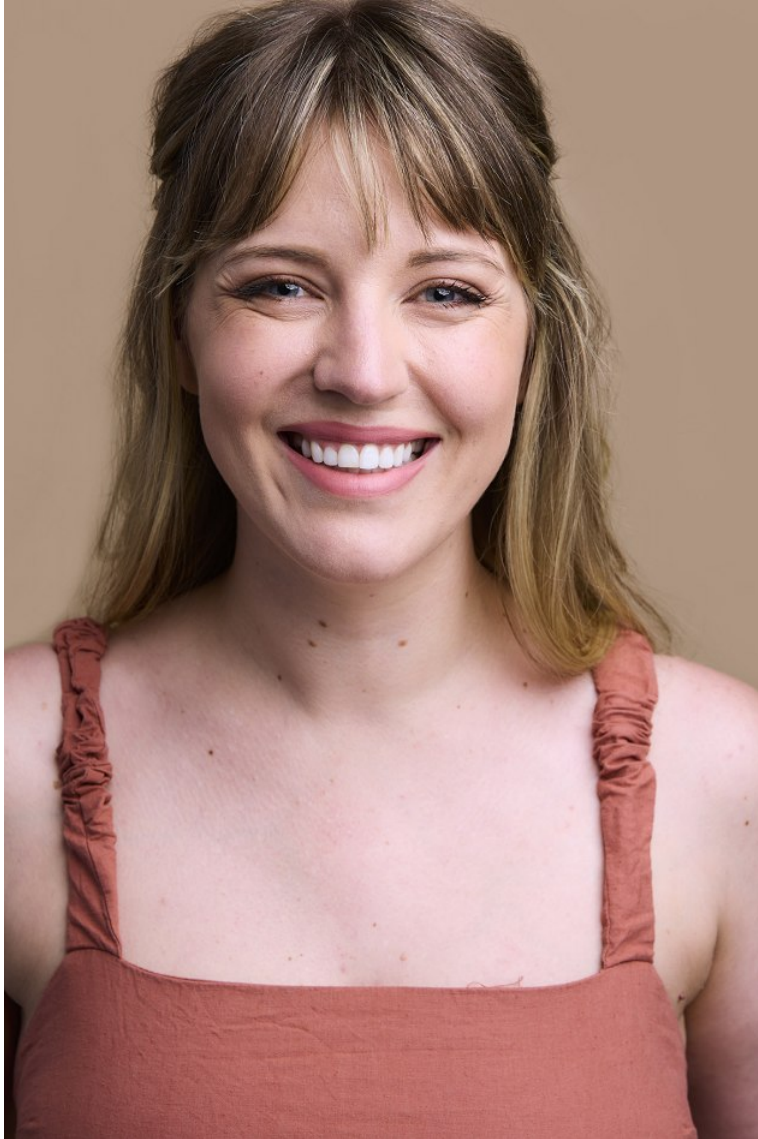

CHANTEL F

WOMEN

Height 5'9" Bust 34" D Waist 29.5" Hips 42" Dress 8-10 US Shoe 9.5 US Hair Blonde Eyes Blue

CHANTEL F

WOMEN

Height 5'9" Bust 34" D Waist 29.5" Hips 42" Dress 8-10 US Shoe 9.5 US Hair Blonde Eyes Blue