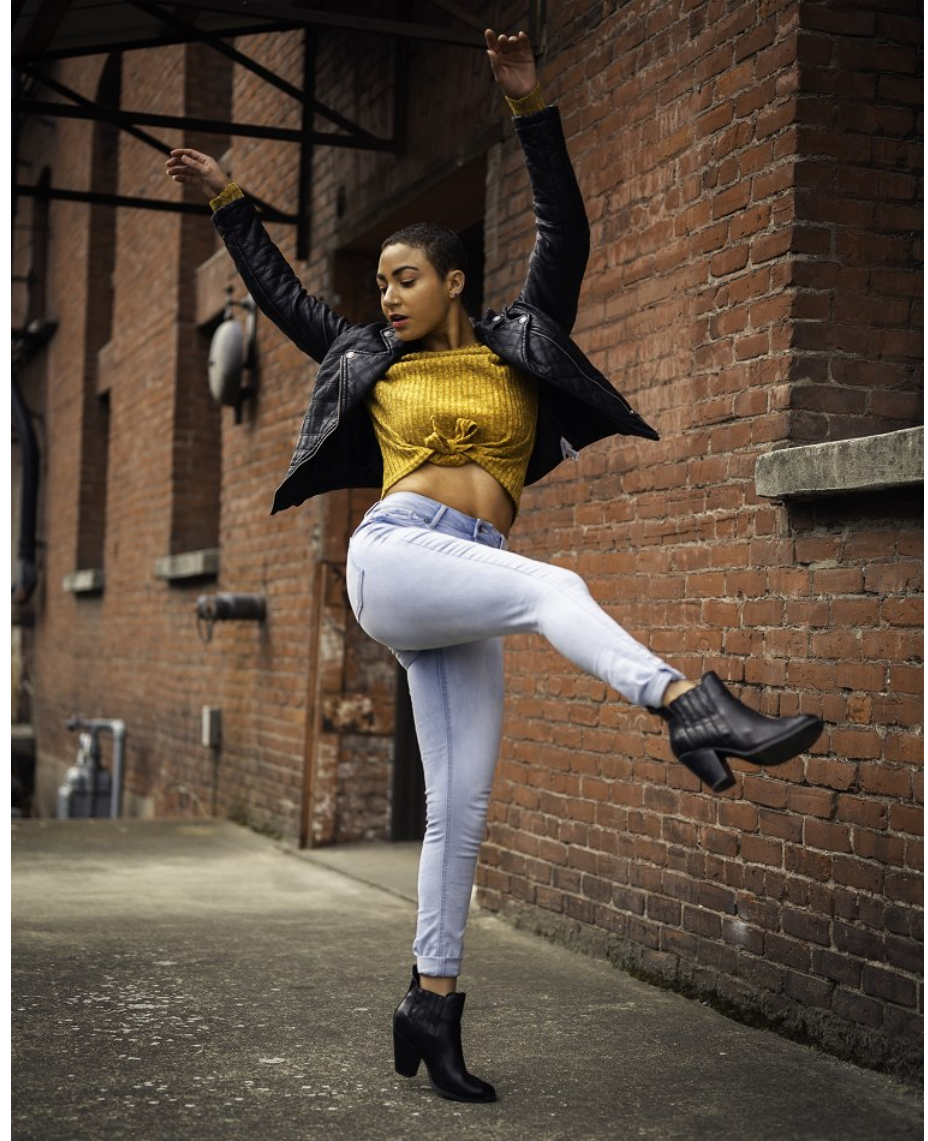

JOVANI

WOMEN

Height 5'5" Bust 34" C Waist 27" Hips 37" Dress 6 US Shoe 8.5 US Hair Black Eyes Hazel

JOVANI

WOMEN

Height 5'5" Bust 34" C Waist 27" Hips 37" Dress 6 US Shoe 8.5 US Hair Black Eyes Hazel

JOVANI
WOMEN

Height 5'5" Bust 34" C Waist 27" Hips 37" Dress 6 US Shoe 8.5 US Hair Black Eyes Hazel