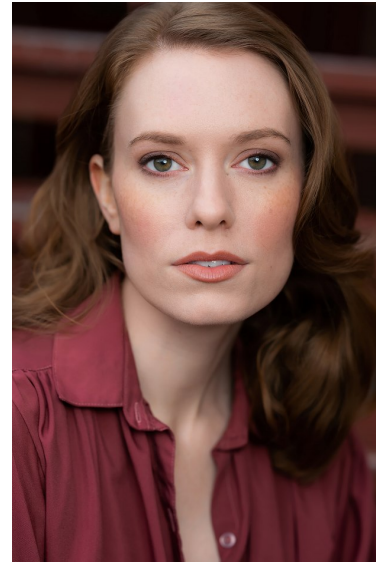

JOSY W

WOMEN

MODELS & TALENT

Height 5'8" Bust 34" B Waist 28" Hips 40" Dress 4-6 US Shoe 8 US Hair Red
Eyes Green

2200 6th Ave.
Ste 1225,
Seattle WA 98121

Tel: 206-728-4826

Email: info@tcmmodels.com