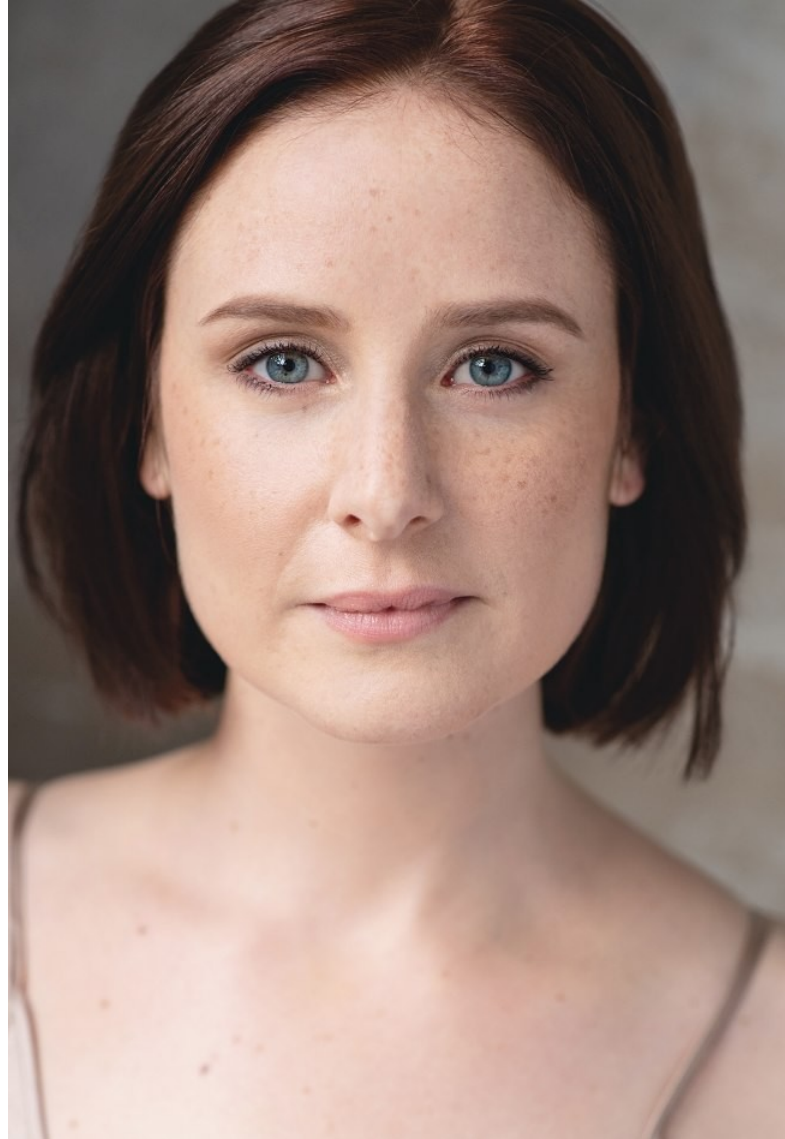

ALI L

WOMEN

Height 5'7" Bust 34" C Waist 28" Hips 39" Dress 6 US Shoe 9 US Hair Dirty Blonde Eyes Blue/Green

ALI L
WOMEN

Height 5'7" Bust 34" C Waist 28" Hips 39" Dress 6 US Shoe 9 US Hair Dirty Blonde Eyes Blue/Green