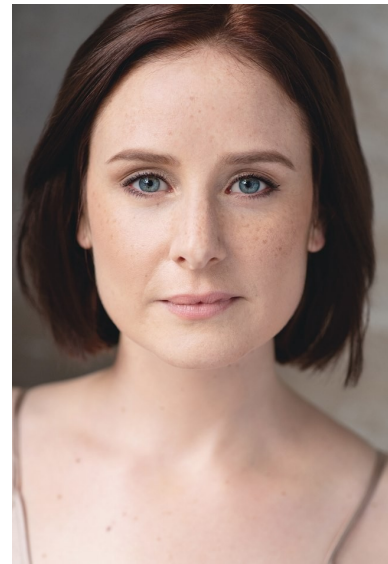

ALI L

WOMEN

MODELS & TALENT

Height 5'7" Bust 34" C Waist 28" Hips 39" Dress 6 US Shoe 9 US Hair Dirty
Blonde Eyes Blue/Green

2200 6th Ave.
Ste 1225,
Seattle WA 98121

Tel: 206-728-4826

Email: info@tcmmodels.com