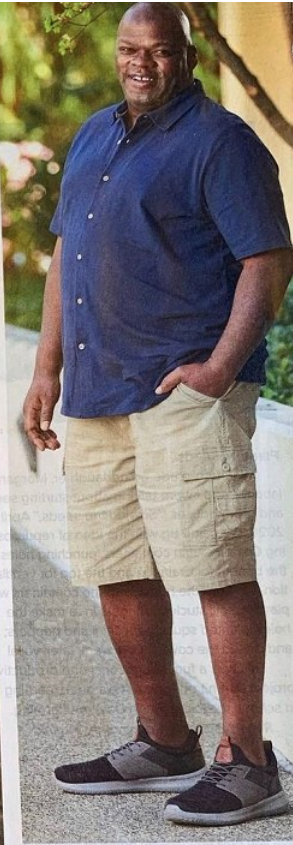

BILL W

MEN

Height 6'0" Waist 36" Inseam 32" Collar 17" Sleeve 34" Suit 36" Suit Length R Shoe 10 US Hair Salt and Pepper Eyes Brown

Model is 6'0" wearing a size L Tahari polo and size 36 x 32 Greg Norman performance pant.

Model is 6'3" wearing a size L CH Bass polo and size 36 Gerry trail short.

Model is 6'0" wearing a size 2XL Weatherproof Vintage shirt and size 44 WearFirst cargo short.

BILL W
MEN

Height 6'0" Waist 36" Inseam 32" Collar 17" Sleeve 34" Suit 36" Suit Length R Shoe 10 US Hair Salt and Pepper Eyes Brown

BILL W

MEN

Height 6'0" Waist 36" Inseam 32" Collar 17" Sleeve 34" Suit 36" Suit Length R Shoe 10 US Hair Salt and Pepper Eyes Brown