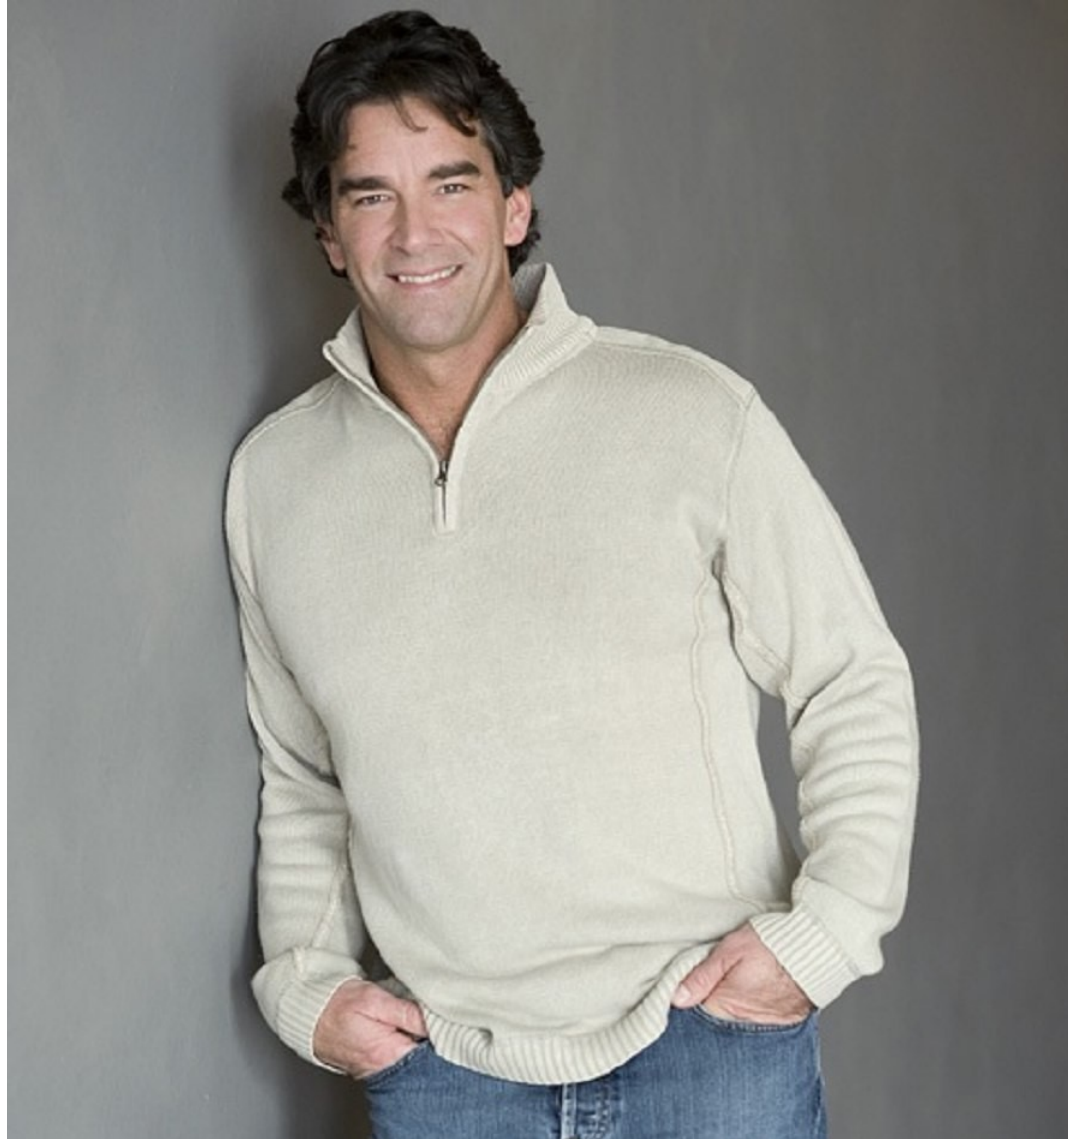

BOB R

MEN

Height 6'4" Waist 36" Inseam 35" Collar 17.5" Sleeve 37" Shoe 14 US Hair Brown Eyes Hazel

BOB R

MEN

Height 6'4" Waist 36" Inseam 35" Collar 17.5" Sleeve 37" Shoe 14 US Hair Brown Eyes Hazel