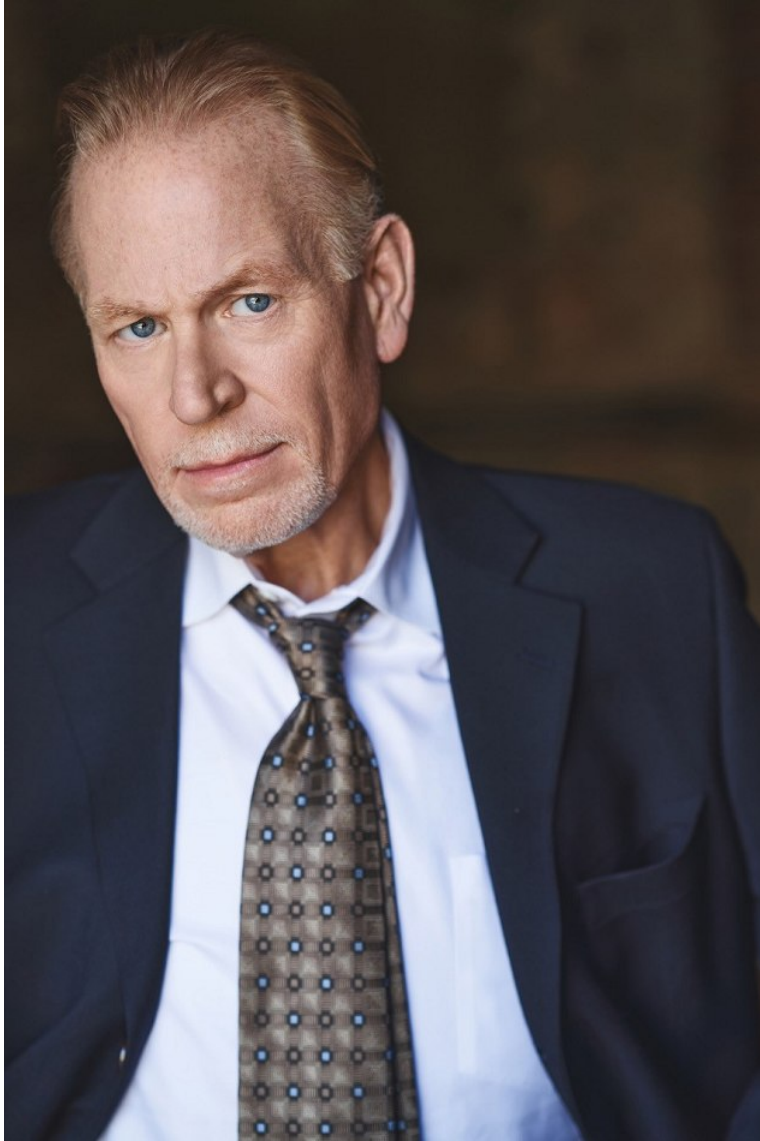

**CHARLES G**

MEN

Height 5'10"   Waist 36"   Inseam 31"   Collar 15.5"   Sleeve 34"   Suit 44"   Suit Length R   Shoe 12 US   Hair Strawberry Blonde   Eyes Blue

## CHARLES G

MEN

Height 5'10" Waist 36" Inseam 31" Collar 15.5" Sleeve 34" Suit 44" Suit Length R Shoe 12 US Hair Strawberry Blonde Eyes Blue