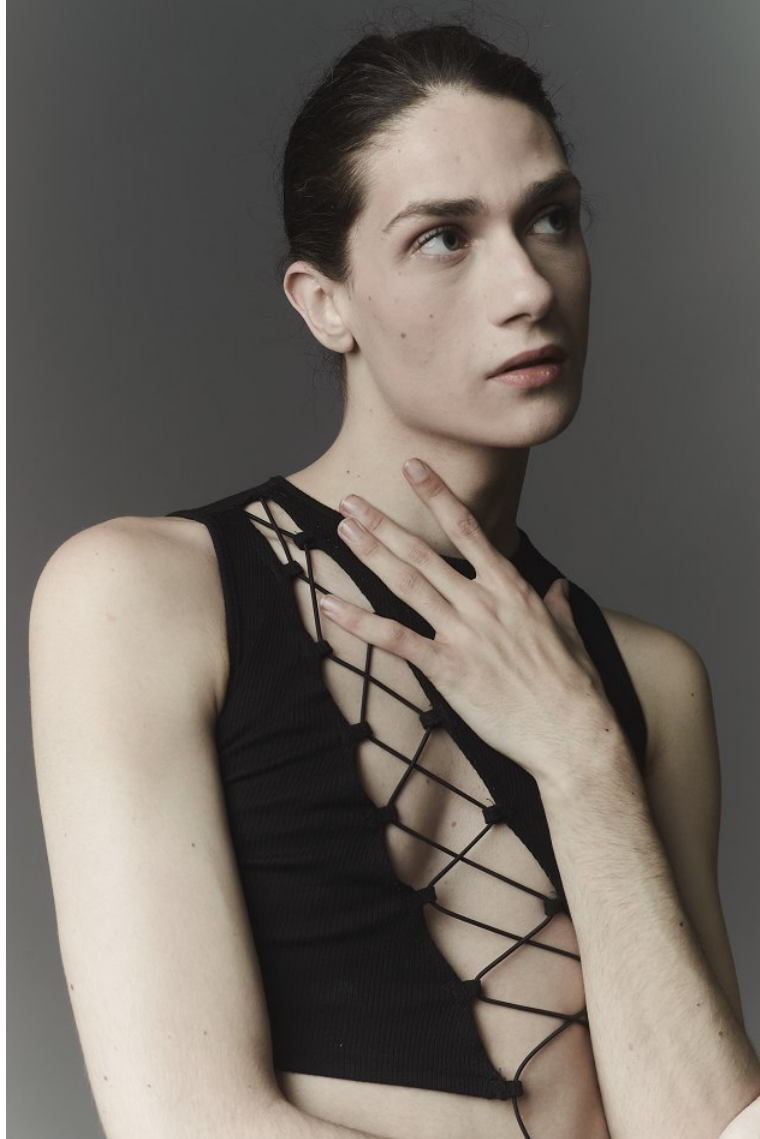

**ALEX L**

NEW FACES

Height 6'1.5" Chest 31" Waist 29" Inseam 34" Collar 13.5" Sleeve 33.5" Suit 31" Suit Length L Shoe 11 US Hair Brown Eyes Blue

**ALEX L**

NEW FACES

Height 6'1.5" Chest 31" Waist 29" Inseam 34" Collar 13.5" Sleeve 33.5" Suit 31" Suit Length L Shoe 11 US Hair Brown Eyes Blue

**ALEX L**

NEW FACES

Height 6'1.5" Chest 31" Waist 29" Inseam 34" Collar 13.5" Sleeve 33.5" Suit 31" Suit Length L Shoe 11 US Hair Brown Eyes Blue

## ALEX L

NEW FACES

Height 6'1.5" Chest 31" Waist 29" Inseam 34" Collar 13.5" Sleeve 33.5" Suit 31" Suit Length L Shoe 11 US Hair Brown Eyes Blue

**ALEX L**

NEW FACES

Height 6'1.5" Chest 31" Waist 29" Inseam 34" Collar 13.5" Sleeve 33.5" Suit 31" Suit Length L Shoe 11 US Hair Brown Eyes Blue