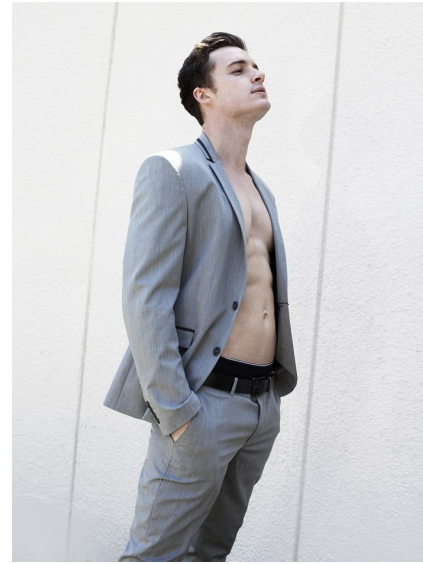

REESE K.

MAINBOARD

MODELS & TALENT

Height 6'2" Chest 39" Waist 33" Collar 15" Sleeve 34.5" Suit 42" Suit Length R
Shoe 12 US Hair Brown Eyes Brown

2200 6th Ave.
Ste 1225,
Seattle WA 98121

Tel: 206-728-4826