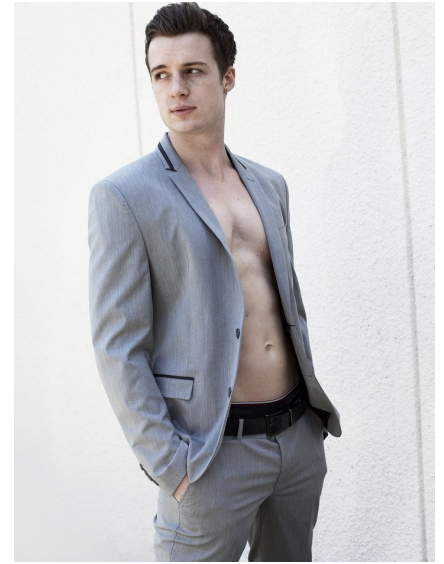

REESE K.

MAINBOARD

MODELS & TALENT

Height 6'2" Chest 39" Waist 33" Collar 15" Sleeve 34.5" Suit 42" Suit Length R
Shoe 12 US Hair Brown Eyes Brown

2200 6th Ave.
Ste 1225,
Seattle WA 98121

Tel: 206-728-4826