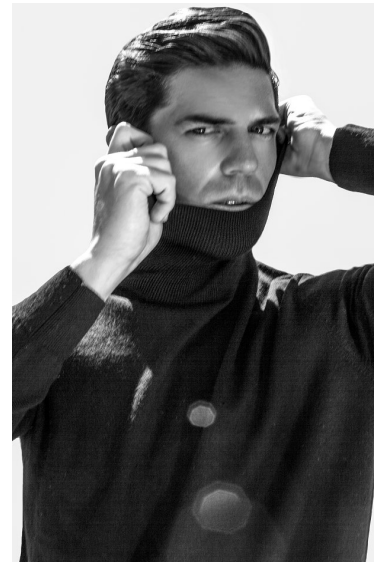

ADAM WA

MAINBOARD

MODELS & TALENT

Height 6'3" Chest 39" Waist 32" Inseam 32" Collar 14.5" Sleeve 41" Suit 42"
Shoe 11.5 US (kids) Hair Dark Brown Eyes Blue

2200 6th Ave.
Ste 1225,
Seattle WA 98121

Tel: 206-728-4826