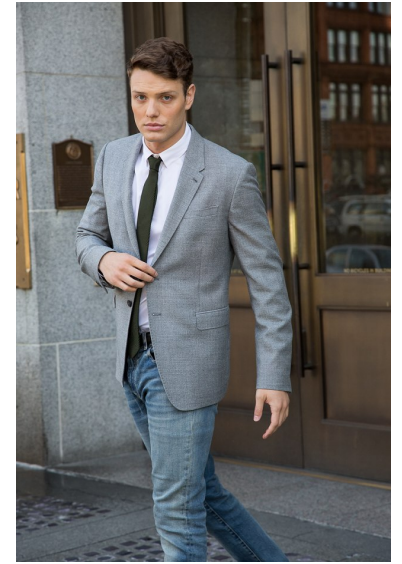

KALVIN V

MAINBOARD

MODELS & TALENT

Height 6'3.5" Chest 42" Waist 33" Inseam 34" Collar 15.5" Sleeve 34" Suit 42"
Suit Length L Shoe 14 US Hair Dark Blonde Eyes Blue

2200 6th Ave.
Ste 1225,
Seattle WA 98121