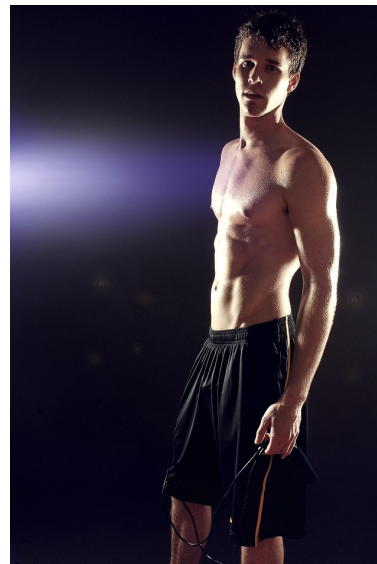

CARL H.

FITNESS

MODELS & TALENT

Height 6'2" Waist 34" Inseam 33" Collar 16.5" Sleeve 33" Suit 42" Suit Length L  
Shoe 10.5 US Hair Brown Eyes Blue

2200 6th Ave.  
Ste 1225,  
Seattle WA 98121

Tel: 206-728-4826