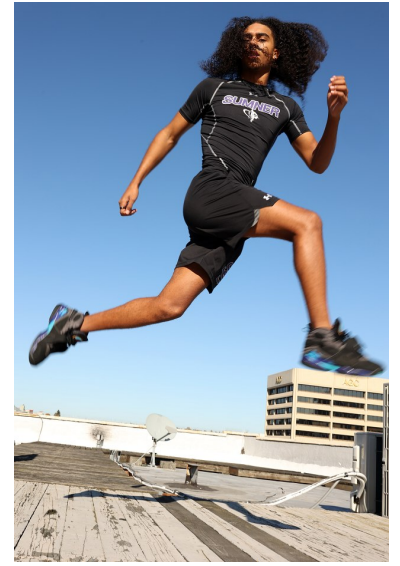

ZION

FITNESS

MODELS & TALENT

Height 6'1.5" Chest 38" Waist 30" Inseam 32" Collar 14.5" Sleeve 32" Suit 30"  
Suit Length R Shoe 12.5 US Hair Dark Brown Eyes Brown

2200 6th Ave.  
Ste 1225,  
Seattle WA 98121