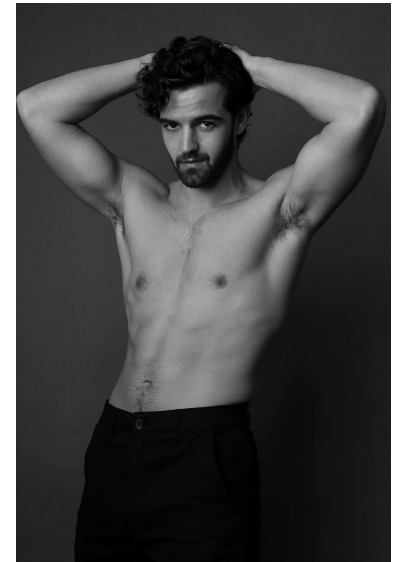

DANIEL B

FITNESS

MODELS & TALENT

Height 6'1" Waist 32" Inseam 32" Collar 15" Sleeve 33" Suit 30" Suit Length R
Shoe 10 US Hair Dark Brown Eyes Brown

2200 6th Ave.
Ste 1225,
Seattle WA 98121

Tel: 206-728-4826