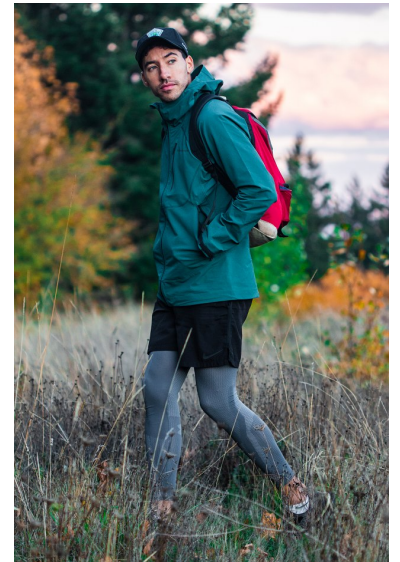

NICK N

FITNESS

MODELS & TALENT

Height 6'1" Waist 31" Inseam 32" Collar 16" Sleeve 32" Suit 38" Suit Length R
Shoe 11 US Hair Dark Brown Eyes Green

2200 6th Ave.
Ste 1225,
Seattle WA 98121

Tel: 206-728-4826