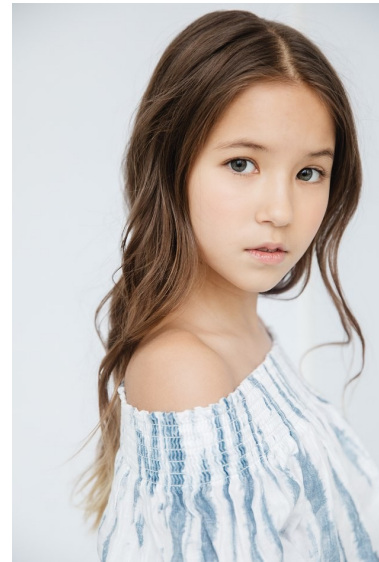

ELIANA G

GIRLS

MODELS & TALENT

Height 4'10.5" Bust 29" Waist 25" Hips 29.5" Shoe 1.5 US (kids) Size 10 - 12
Hair Light Brown Eyes Blue/Green

2200 6th Ave.
Ste 1225,
Seattle WA 98121

Tel: 206-728-4826

Email: info@tcmmodels.com