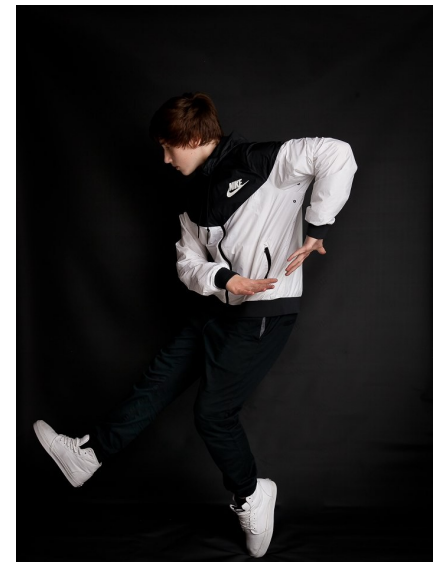

JOSHUA C

KIDS TEENS BOYS

MODELS & TALENT

Height 5'11" Chest 36" Waist 32.5" Inseam 34" Collar 15.5" Sleeve 35" Suit 38"
Suit Length R Shoe 11 US Hair Red Eyes Brown

2200 6th Ave.
Ste 1225,
Seattle WA 98121