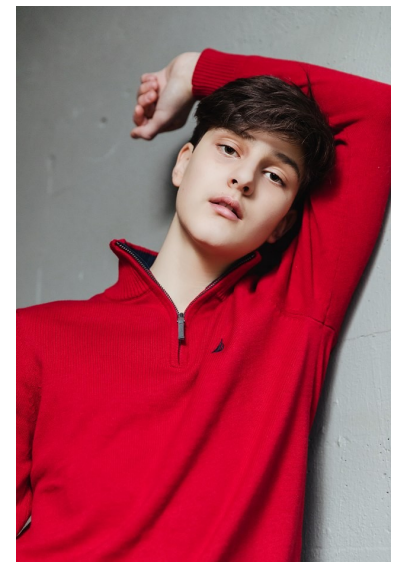

DORIAN D

KIDS TEENS BOYS

MODELS & TALENT

Height 6'2" Chest 38" Waist 28.5" Inseam 34" Collar 14.5" Sleeve 32.5" Suit 37"
Suit Length L Shoe 10.5 US Hair Brown Eyes Brown

2200 6th Ave.
Ste 1225,
Seattle WA 98121