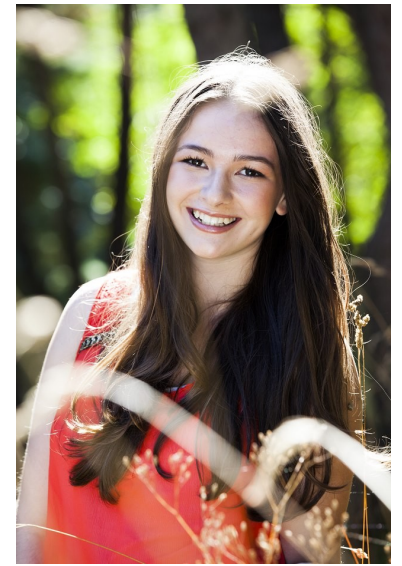

SAVANAH B.

KIDS TEENS GIRLS

MODELS & TALENT

Height 5'9" Bust 32" B Waist 23" Hips 34" Dress 4 US Shoe 9 US Hair Brown
Eyes Brown

2200 6th Ave.
Ste 1225,
Seattle WA 98121

Tel: 206-728-4826

Email: info@tcmmodels.com