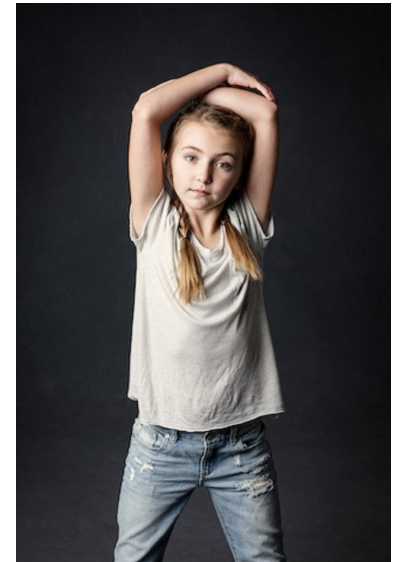

LOLA M

KIDS TEENS GIRLS

MODELS & TALENT

Height 4'10" Shoe 5 US Size 10 - 12 Hair Blonde Eyes Blue

2200 6th Ave.
Ste 1225,
Seattle WA 98121

Tel: 206-728-4826

Email: info@tcmmodels.com