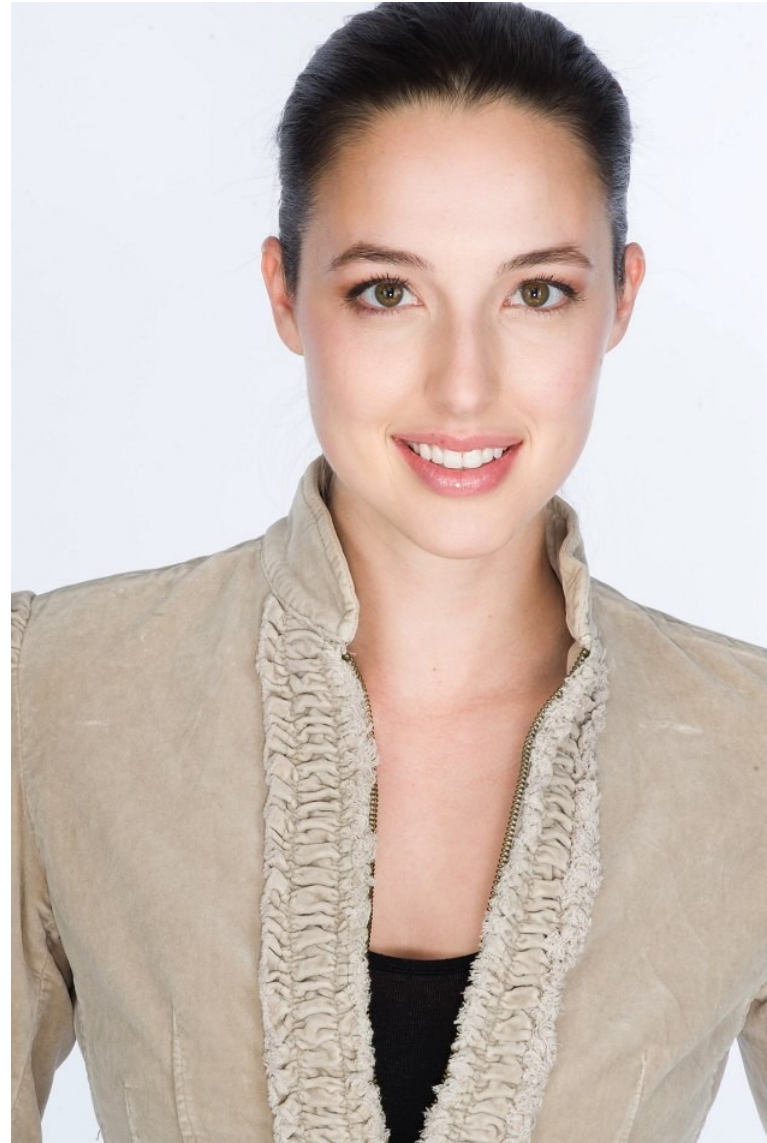

**ADDIE K**

WOMEN

Height 5'7.5" Bust 35" C Waist 26" Hips 36" Dress 4 US Shoe 8.5 US Hair Brown Eyes Hazel

## ADDIE K

WOMEN

Height 5'7.5" Bust 35" C Waist 26" Hips 36" Dress 4 US Shoe 8.5 US Hair Brown Eyes Hazel