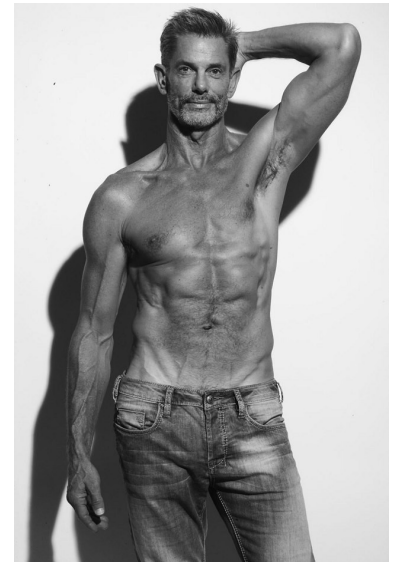

TERRY C.

MEN

MODELS & TALENT

Height 6'0" Waist 33" Inseam 33" Collar 16" Sleeve 34" Suit 42" Suit Length L
Shoe 10 US Hair Salt and Pepper Eyes Hazel

2200 6th Ave.
Ste 1225,
Seattle WA 98121

Tel: 206-728-4826