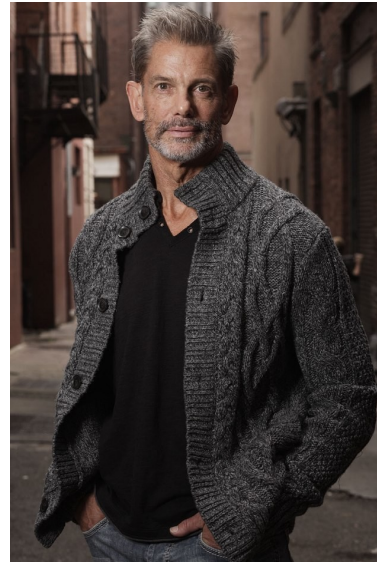

TERRY C.

MEN

MODELS & TALENT

Height 6'0" Waist 33" Inseam 33" Collar 16" Sleeve 34" Suit 42" Suit Length L
Shoe 10 US Hair Salt and Pepper Eyes Hazel

2200 6th Ave.
Ste 1225,
Seattle WA 98121

Tel: 206-728-4826