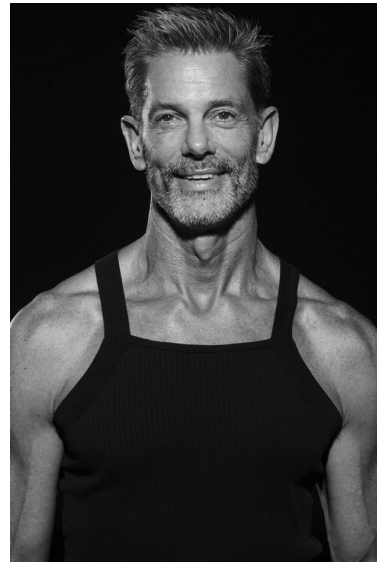

TERRY C.

MEN

MODELS & TALENT

Height 6'0" Waist 33" Inseam 33" Collar 16" Sleeve 34" Suit 42" Suit Length L
Shoe 10 US Hair Salt and Pepper Eyes Hazel

2200 6th Ave.
Ste 1225,
Seattle WA 98121

Tel: 206-728-4826